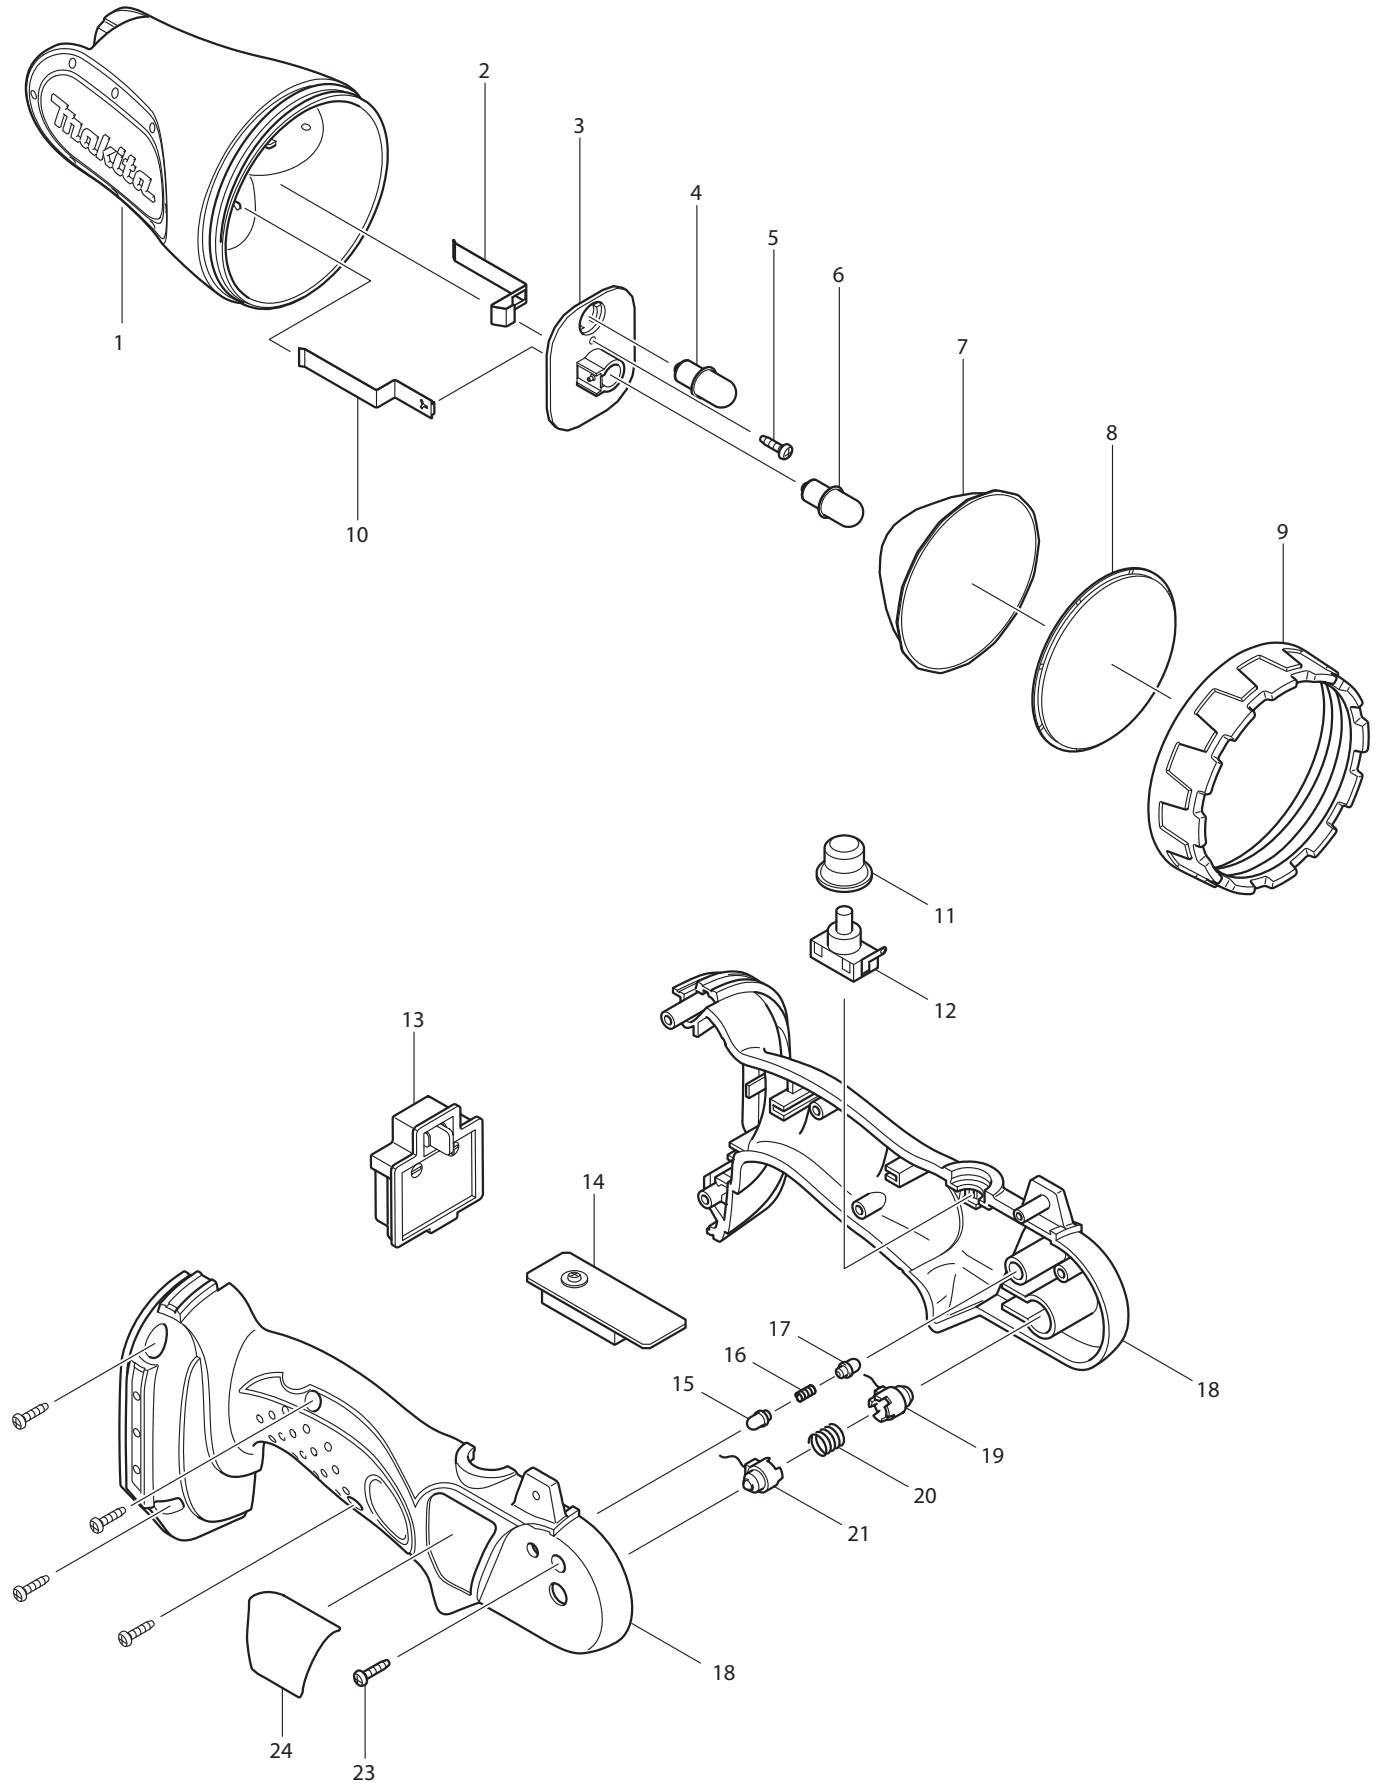

07 - 2008
18V Flashlight (Li-ion) MODEL BML185

Item No.	Part No.	Description	Q'ty	Unit
1	GM00001003	CASE HEAD	1	PC.
2	GM00001010	BULB CONTACT PLATE (-)	1	PC.
3	GM00001002	PROTECTOR FOR CONTACT	1	PC.
4	A-90261	BULB SET, 2PCS/SET, MA/MC/MMX	1	SET
5	GM00001012	SCREW 3X12 PB BLACK ZN	1	PC.
6	A-90261	BULB SET, 2PCS/SET, MA/MC/MMX	1	SET
7	GM00000130	REFLECTOR	1	PC.
8	GM00000070	LENS	1	PC.
9	GM00001001	REFLECTOR RETAINER	1	PC.
10	GM00001009	BULB CONTACT PLATE (+)	1	PC.
11	GM00001006	RUBBER COVER	1	PC.
12	GM00000200	SWITCH	1	PC.
13	GM00001116	BATTERY HOLDER	1	PC.
14	GM00001029	PRINTED CIRCUIT BOARD	1	PC.
15	GM00001005	KNOCK SHAFT	1	PC.
16	GM00000090	COMPRESSION SPRING 4	1	PC.
17	GM00001005	KNOCK SHAFT	1	PC.
18	GM00001000	HOUSING SET	1	SET
19	632524-4	PIVOT TERMINAL UNIT R	1	PC.
20	233144-3	COMPRESSION SPRING 7	1	PC.
21	GM00001004	LEFT CASE SHAFT	1	PC.
23	GM00001013	SCREW 3X14 PB BLACK ZN	5	PC.